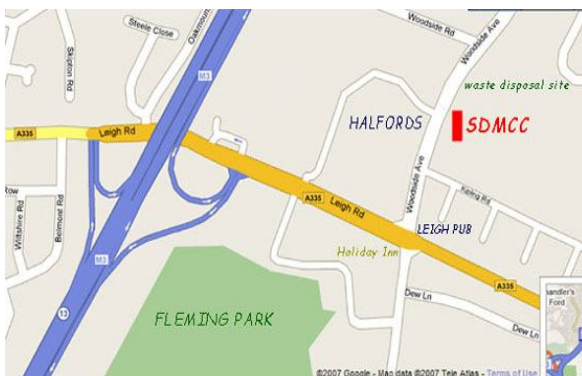

Amps, drums &

Mic's supplied

Bring your instruments

Tea and Coffee Bar

2010 dates TBC Solo & Bands welcome

For up to date info and confirmation of dates check our site; www.sdmcc.net

The Clubhouse, Woodside Ave, Eastleigh, Hampshire, SO50 9ES